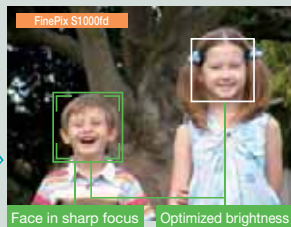

Boasting a 10.0-megapixel CCD sensor, the FinePix S1000fd delivers high image quality that promises sharper, more brilliant, high-resolution pictures whatever the scene.

High Sensitivity

With a maximum sensitivity of ISO 3200*, scenes shot in low light appear more true to life. And high sensitivity means you can capture impressive stop-action images, even when the subject is moving at high speeds.

*At ISO 3200, resolution is limited to a maximum 3 megapixels. At full resolution (10 megapixels), sensitivity is limited to a maximum ISO 1600.

As-You-Like-It Compact

NEW Panorama Mode

The new Panorama Shooting Mode* makes it easy to create impressive panoramic photos. This mode captures and combines max 3 consecutive shots, which are saved to the memory card as a panoramic picture.

*Use a tripod or monopod for best results. Only the panoramic picture is saved; individual photos are not. Exposure and white balance are set with the first picture and flash is suppressed.

Face Detection

Software-based Face Detection instantly identifies faces in the scene and automatically adjusts focus and exposure to ensure beautiful people pictures. Operating throughout the entire range of the 12x zoom lens, Face Detection can detect up to 6 faces at a time.